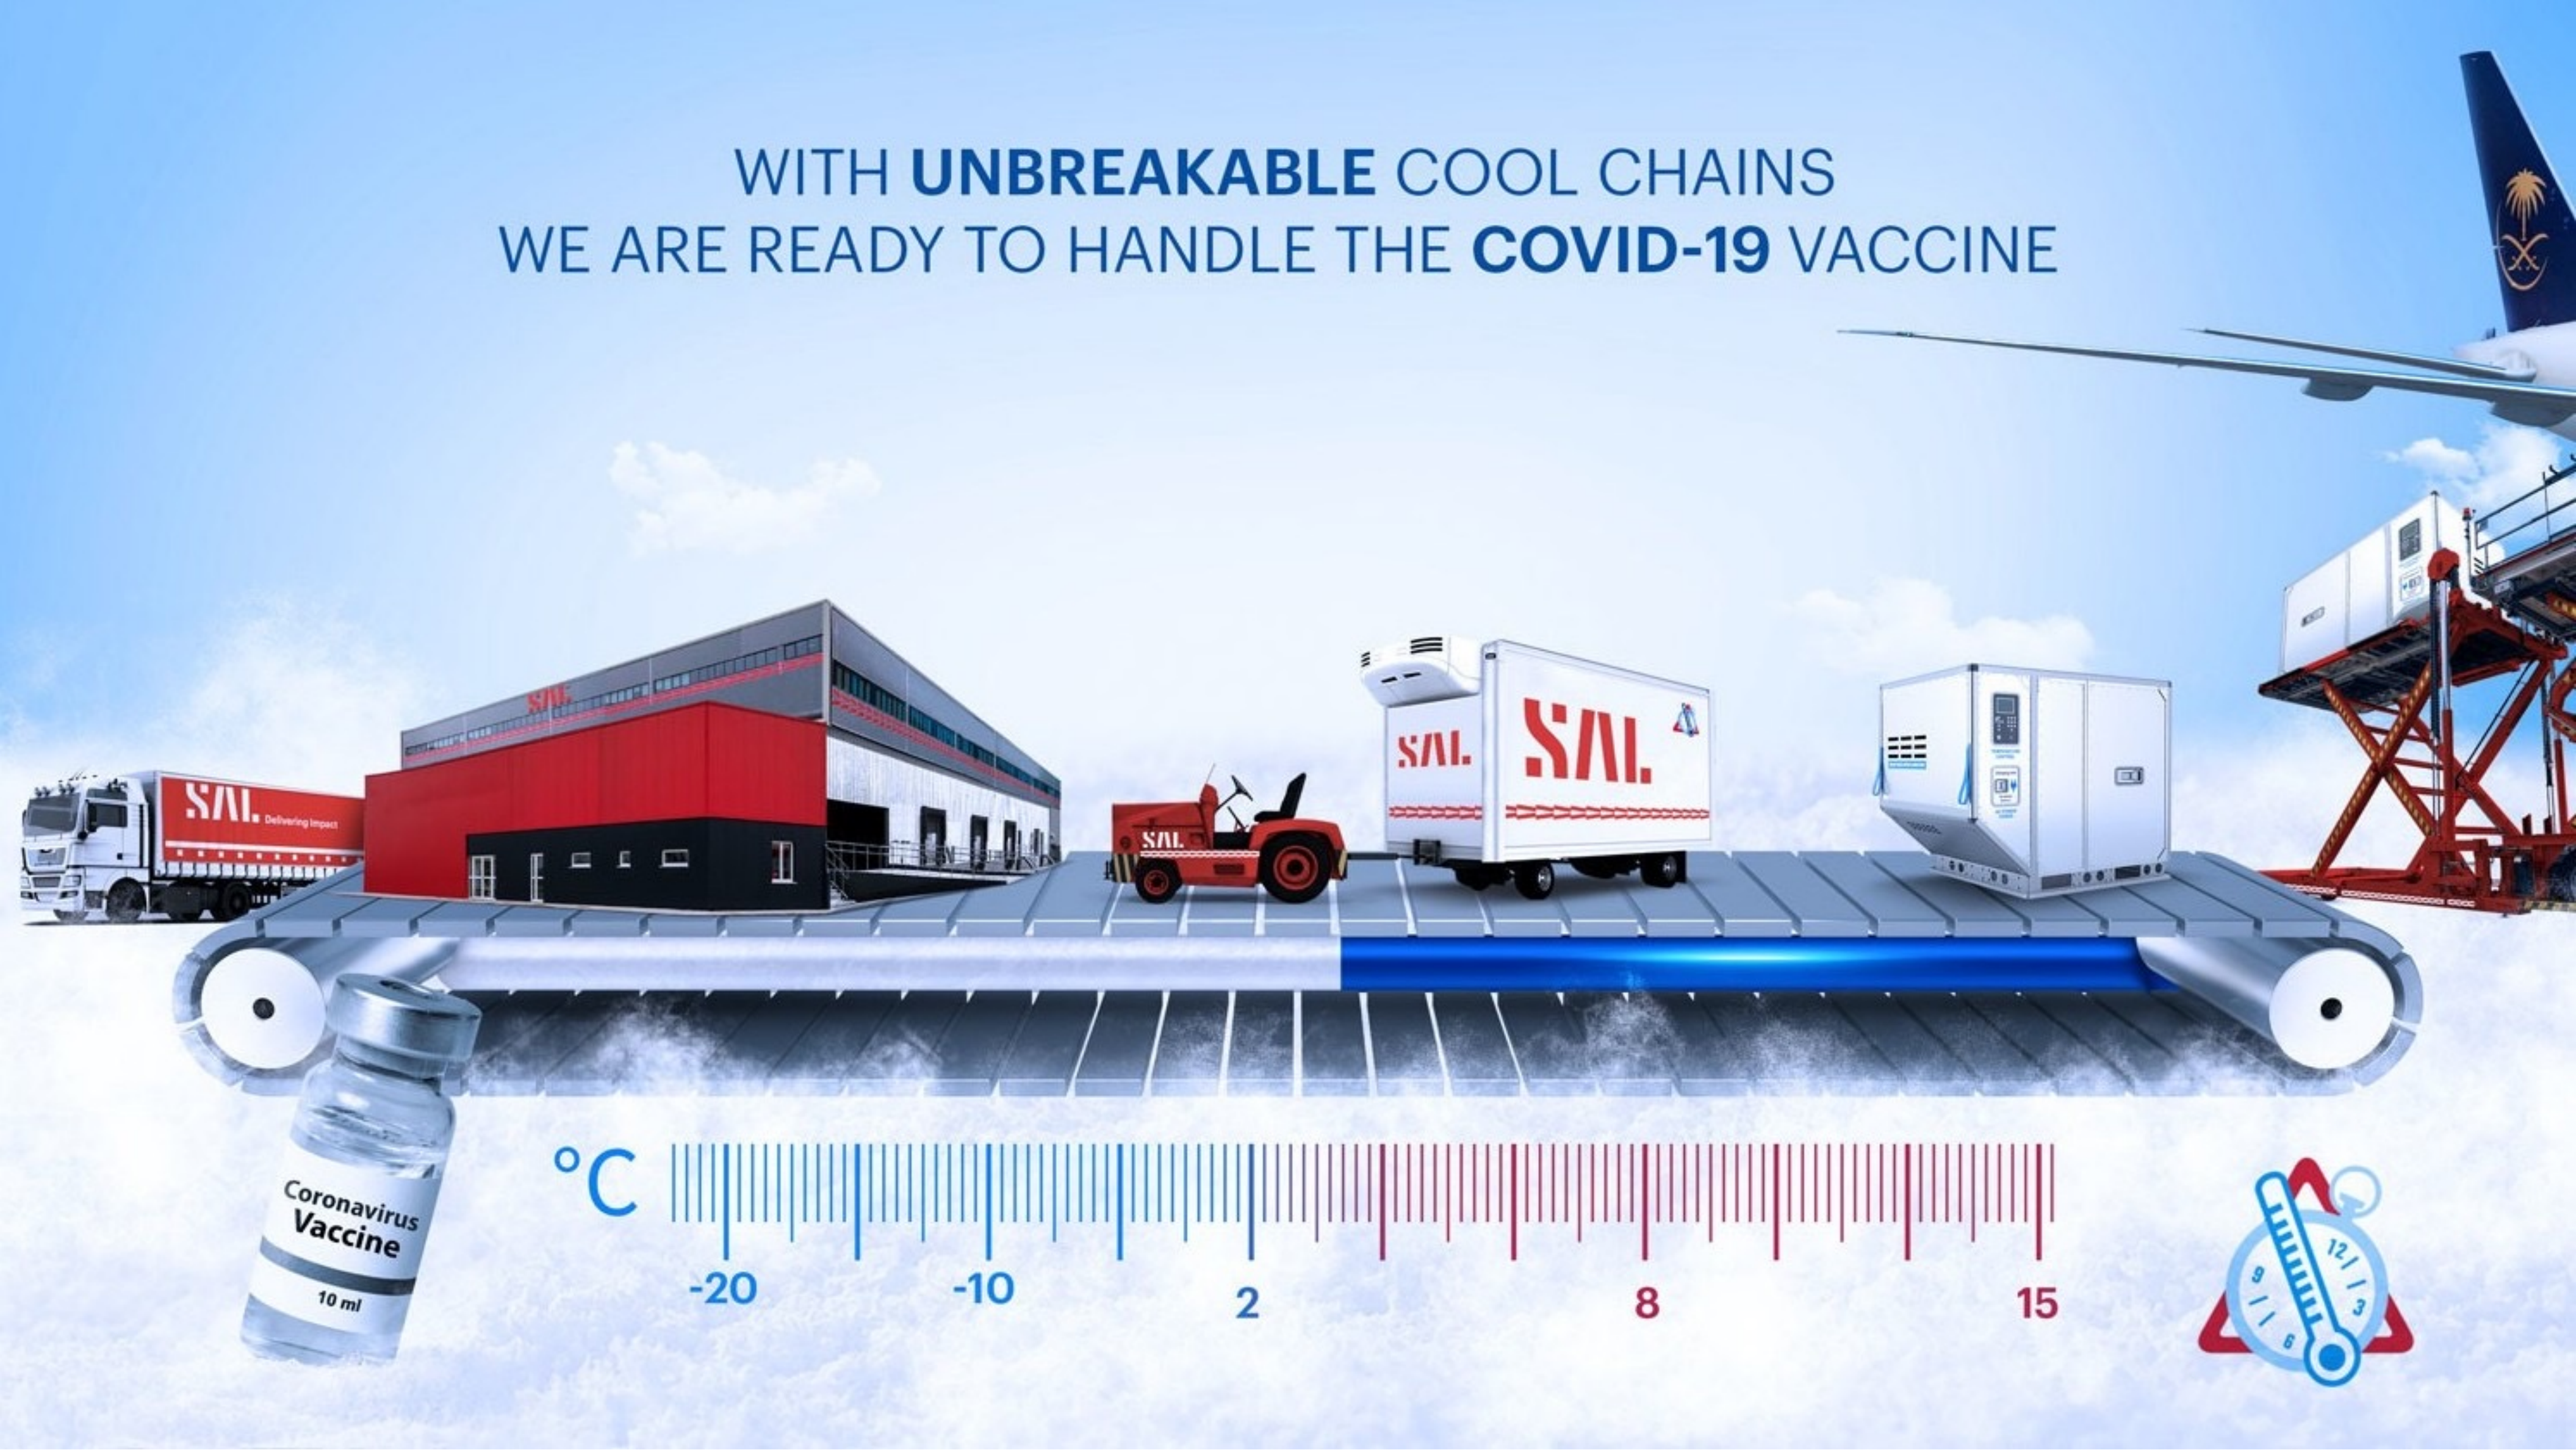

TO THE TRUCK

FROM THE PLANE

WITH **UNBREAKABLE** COOL CHAINS
WE ARE READY TO HANDLE THE **COVID-19** VACCINE

SAI.

GREAT OFFER for a special occasion

Ship **20** kilos for **30** Riyals only

To any destination inside the Kingdom
and pay 1 Riyal for each additional kilo
up to 89 Kilos,